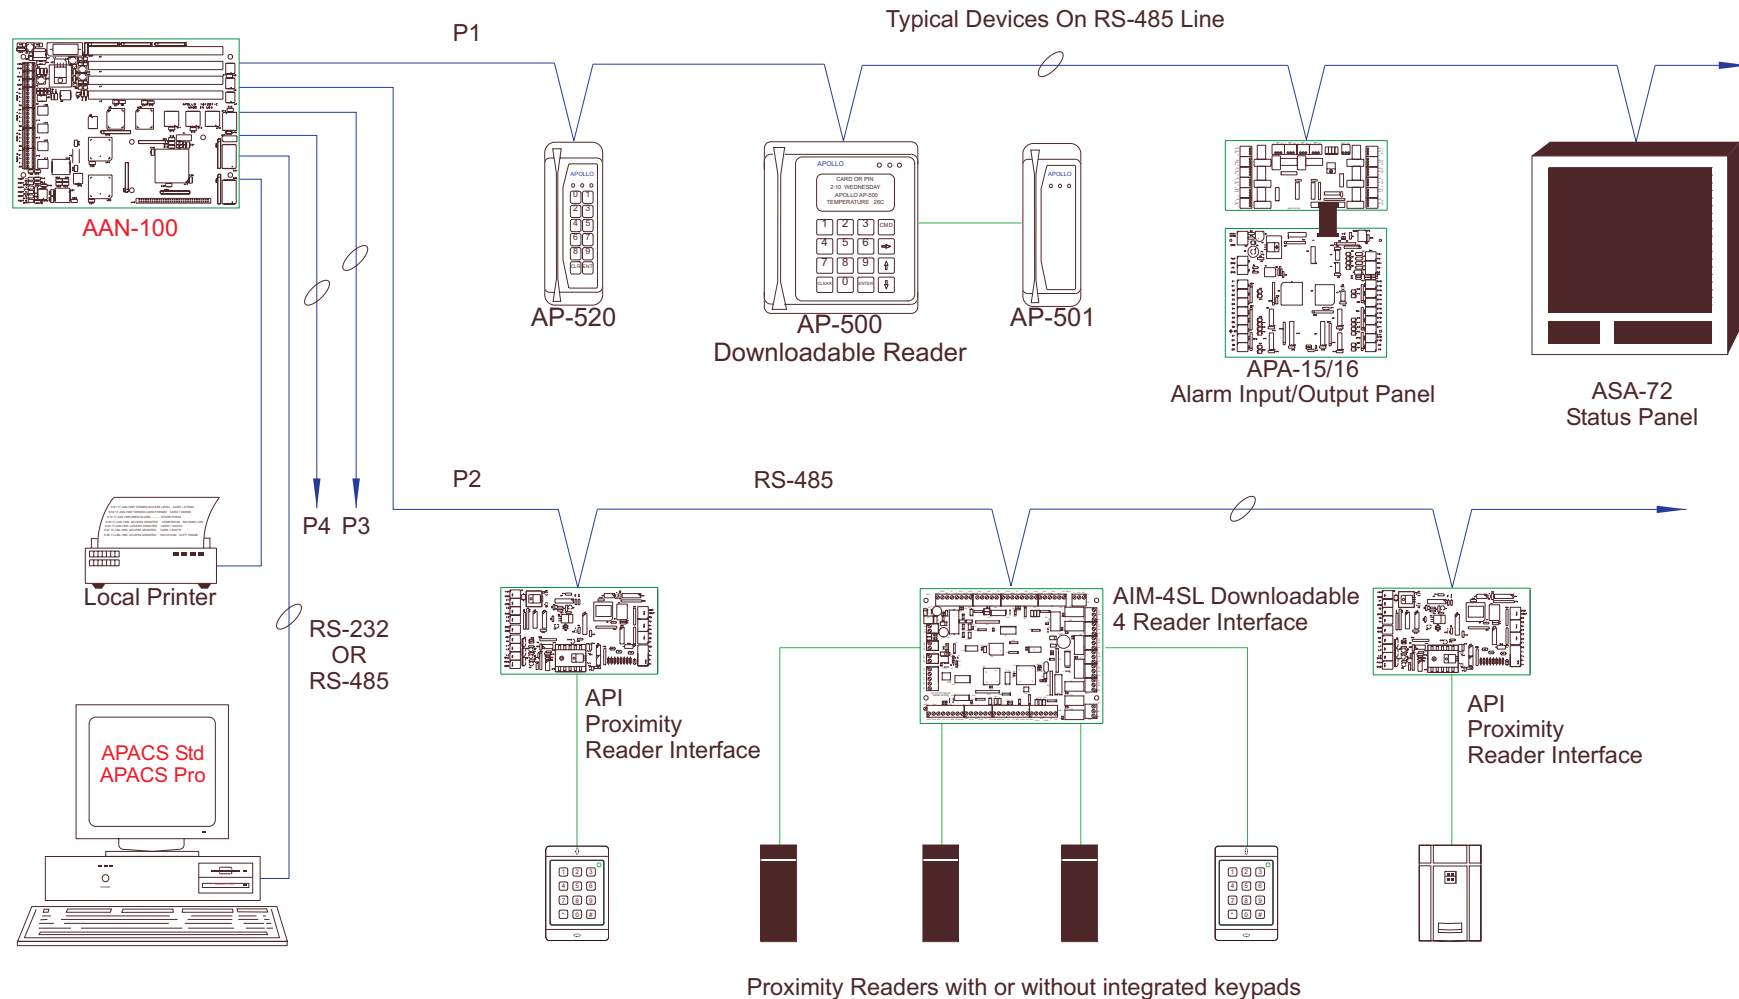

AAN-100 Access & Alarm Controller

- * 6 High speed serial communication ports for a total of 100 devices.
- * Mixed reader technologies on the same system.
- * Supports up to 96 readers.
- * Supports up to 32 alarm input/output panels.
- * Supports up to 4 alarm status panel of 72 zones each.
- * Elevator control with feed back.

- * Downloaded database for up to 250,000 cardholders.
- * Downloads cardholder and reader databases to AIM-4 SL.
- * Stores up to 100,000 events.
- * Remote dial-up capability.
- * Anti-passback/Alarm masking.
- * Direct Lan Network connectivity.