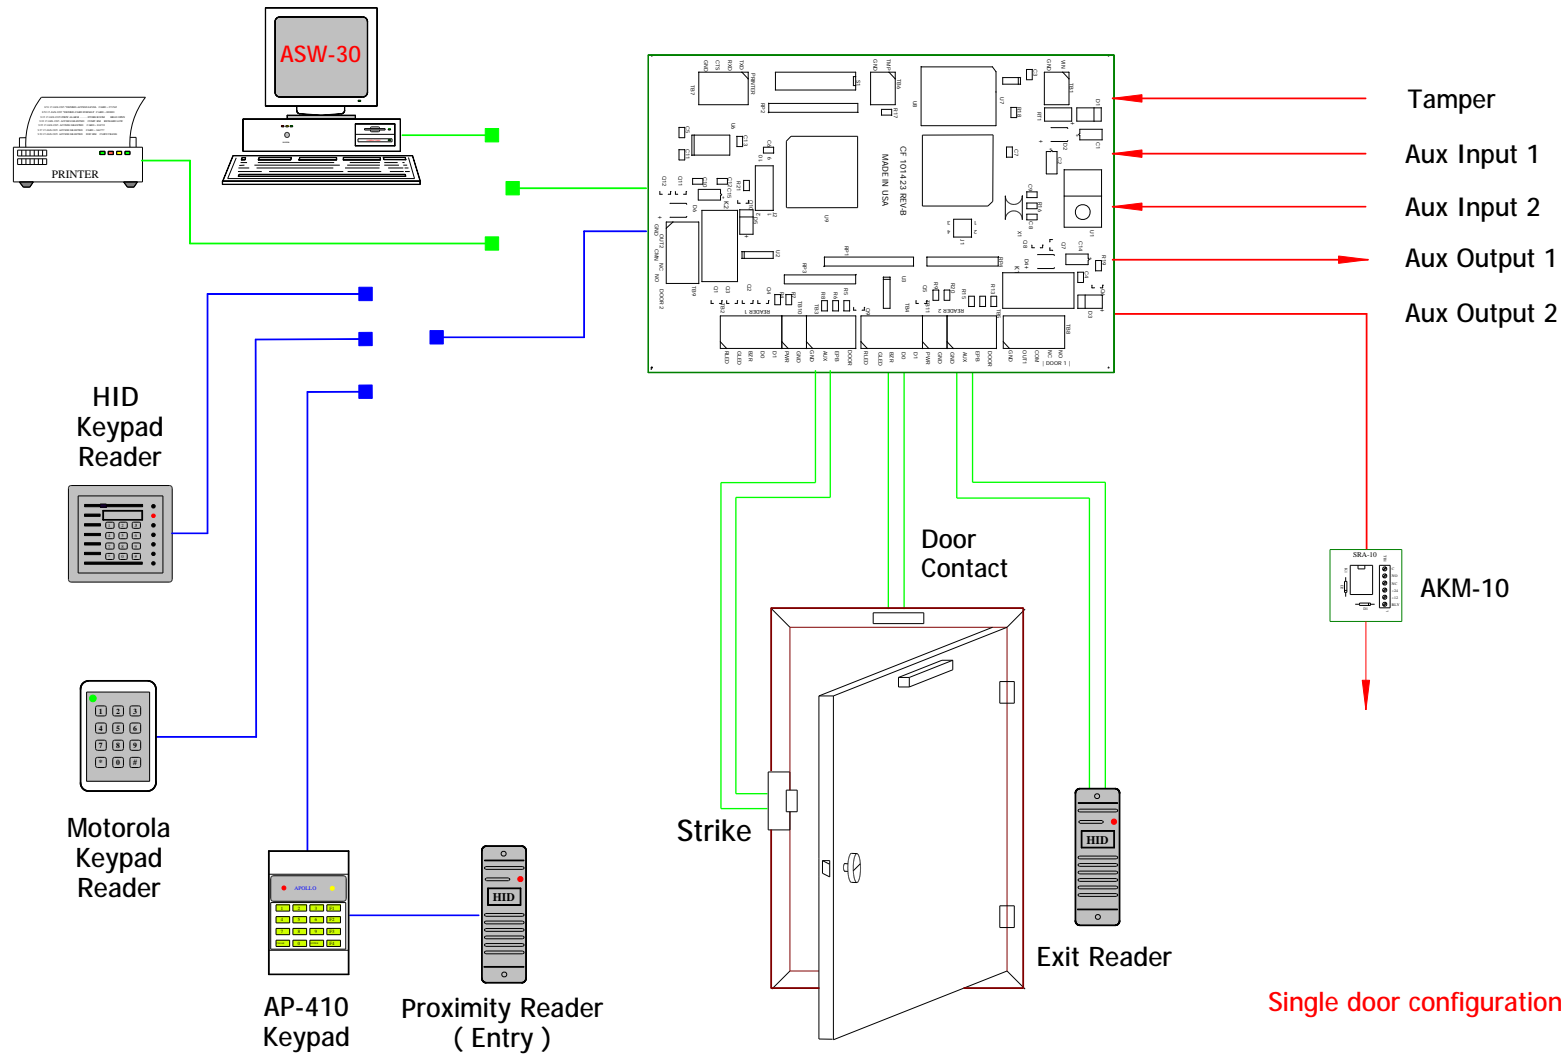

APN-30 Standalone or Windows based, 1 or 2 door Proximity Controller

- * Complete standalone operation
- * Surface mount technology
- * Real time clock with battery back-up
- * RS-232 printer interface
- * 4 Programmable time zones/2 pre-defined
- * 7 Access levels
- * 20 Holidays

- * Monitors and reports reader tamper and door alarm
- * Outputs for strike and auxiliary use
- * Non-volatile memory for card/PIN storage
- * 1000 sequential cards / 100 random cards
- * Reader modes: Card only / Card + PIN / Card or PIN / Facility / Locked / Unlocked
- * Time zone reader mode control