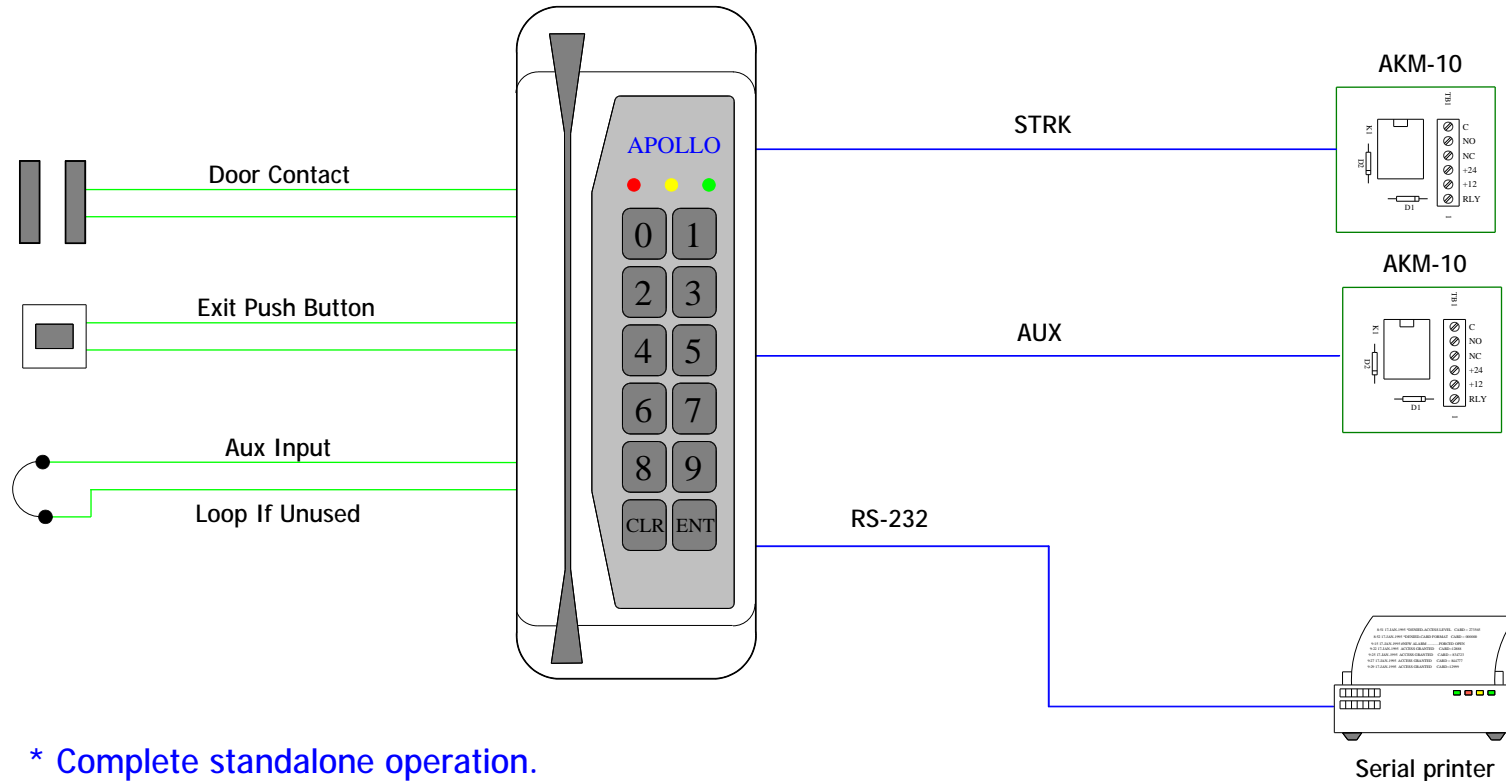

AP-530

Programmable Single Door Standalone Reader

- * Complete standalone operation.
- * No master or programming card needed.
- * 1000 sequential cards / 100 random cards or PINs.
- * Built-in clock with battery back up.
- * Non-volatile memory.
- * Weatherized reader bezel.
- * 20 Holidays.
- * 6 Time zones (2 Pre-defined).
- * 7 Access levels.

- * Built-in printer interface.
- * Time zone controlled reader mode.
- * Auxilliary zone input / output.
- * Secondary password for aux control.