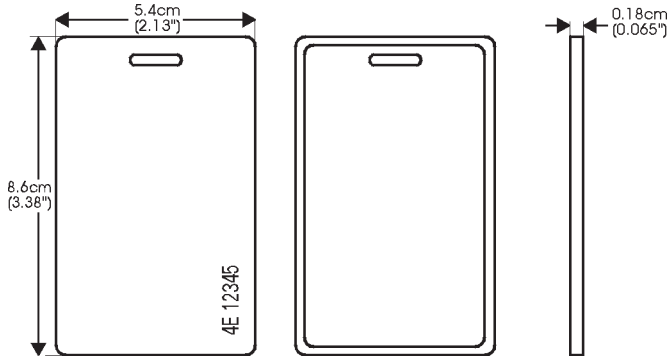

Regular Proximity Card

Part #	SH-C1
Typical read range	
SH-X1,SH-X2.....	Up to 12.7 cm (5")
SH-X4.....	Up to 30.5 cm (12")
SH-1, SH-2/KP, SH-VR...	Up to 10 cm (4")
SH-4.....	Up to 18 cm (7")
SH-5.....	Up to 40 cm (16")
SH-7.....	Up to 71 cm (28")
Card dimensions	8.6 x 5.4 x 0.18 cm (3.38" x 2.13" x 0.065")
Color	Light Gray
Operating temperature	-30°C to 65°C (-22 °F to 150 °F)
Weight	10 g (0.35 oz)
Certification	UL, CE

Keytag

Part #	SH-K1
Typical read range	
SH-X1,SH-X2.....	Up to 8.8 cm (3.5")
SH-X4.....	Up to 15.2 cm (6")
SH-1, SH-2/KP, SH-VR...	Up to 8.8 cm (3.5")
SH-4.....	Up to 10 cm (4")
SH-5.....	Up to 25 cm (10")
SH-7.....	Up to 40 cm (16")
Card dimensions	5.6 x 3.2 x 0.7 cm (2.20" x 1.25" x 0.26")
Color	Light Gray
Operating temperature	-30°C to 65°C (-22 °F to 150 °F)
Weight	8 g (0.28 oz)
Certification	UL, CE

Proximity Card for Dye Sub Printing

Part #	SH-CMG3/GG
Typical read range	
SH-X1,SH-X2.....	Up to 12.7 cm (5")
SH-X4.....	Up to 30.5 cm (12")
SH-1, SH-2/KP, SH-VR...	Up to 10 cm (4")
SH-4.....	Up to 18 cm (7")
SH-5.....	Up to 40 cm (16")
SH-7.....	Up to 71 cm (28")
Card dimensions	8.6 x 5.4 x 0.076 cm (3.38" x 2.12" x 0.03")
Color	Glossy white on both sides
Operating temperature	-30°C to 65°C (-22 °F to 150 °F)
Weight	6 g (0.20 oz)
Certification	CE

Multitech Proximity Card

Part #	SH-CMG4/GG
Typical read range	
SH-X1,SH-X2.....	Up to 12.7 cm (5")
SH-X4.....	Up to 30.5 cm (12")
SH-1, SH-2/KP, SH-VR...	Up to 10 cm (4")
SH-4.....	Up to 18 cm (7")
SH-5.....	Up to 40 cm (16")
SH-7.....	Up to 71 cm (28")
Card dimensions	8.6 x 5.4 x 0.076 cm (3.38" x 2.12" x 0.03")
Color	Glossy white on both sides
Operating temperature	-30°C to 65°C (-22 °F to 150 °F)
Weight	6 g (0.20 oz)
Mag Stripe	Three track high coercivity not encoded
Certification	CE