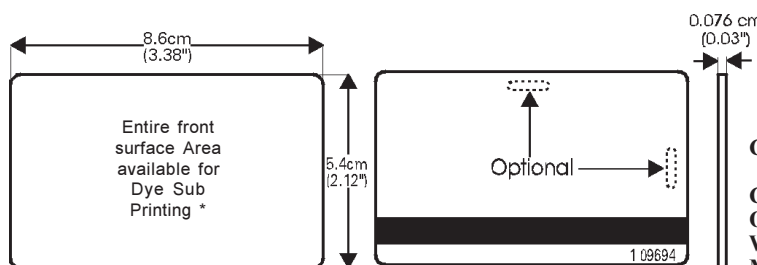

Regular Proximity Card

Part #	SH-C1
Typical read range	
SH-X1,SH-X2.....	Up to 12.7 cm (5")
SH-X4.....	Up to 30.5 cm (12")
SH-1, SH-2/KP, SH-VR...	Up to 10 cm (4")
SH-4.....	Up to 18 cm (7")
SH-5.....	Up to 40 cm (16")
SH-7.....	Up to 71 cm (28")
Card dimensions	8.6 x 5.4 x 0.18 cm (3.38" x 2.13" x 0.065")
Color	Light Gray
Operating temperature	-30°C to 65°C (-22 °F to 150 °F)
Weight	10 g (0.35 oz)
Certification	UL, CE

Keytag

Part #	SH-K1
Typical read range	
SH-X1,SH-X2.....	Up to 8.8 cm (3.5")
SH-X4.....	Up to 15.2 cm (6")
SH-1, SH-2/KP, SH-VR...	Up to 8.8 cm (3.5")
SH-4.....	Up to 10 cm (4")
SH-5.....	Up to 25 cm (10")
SH-7.....	Up to 40 cm (16")
Card dimensions	5.6 x 3.2 x 0.7 cm (2.20" x 1.25" x 0.26")
Color	Light Gray
Operating temperature	-30°C to 65°C (-22 °F to 150 °F)
Weight	8 g (0.28 oz)
Certification	UL, CE

Proximity Card for Dye Sub Printing

Part #	SH-CMG3/GG
Typical read range	
SH-X1,SH-X2.....	Up to 12.7 cm (5")
SH-X4.....	Up to 30.5 cm (12")
SH-1, SH-2/KP, SH-VR...	Up to 10 cm (4")
SH-4.....	Up to 18 cm (7")
SH-5.....	Up to 40 cm (16")
SH-7.....	Up to 71 cm (28")
Card dimensions	8.6 x 5.4 x 0.076 cm (3.38" x 2.12" x 0.03")
Color	Glossy white on both sides
Operating temperature	-30°C to 65°C (-22 °F to 150 °F)
Weight	6 g (0.20 oz)
Certification	CE

Multitech Proximity Card

Part #	SH-CMG4/GG
Typical read range	
SH-X1,SH-X2.....	Up to 12.7 cm (5")
SH-X4.....	Up to 30.5 cm (12")
SH-1, SH-2/KP, SH-VR...	Up to 10 cm (4")
SH-4.....	Up to 18 cm (7")
SH-5.....	Up to 40 cm (16")
SH-7.....	Up to 71 cm (28")
Card dimensions	8.6 x 5.4 x 0.076 cm (3.38" x 2.12" x 0.03")
Color	Glossy white on both sides
Operating temperature	-30°C to 65°C (-22 °F to 150 °F)
Weight	6 g (0.20 oz)
Mag Stripe	Three track high coercivity not encoded
Certification	CE