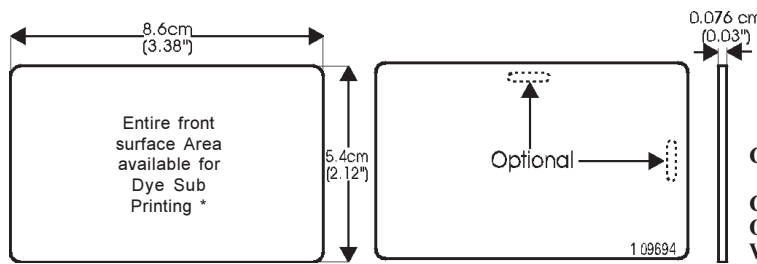

Regular Proximity Card

Part #	SH-C1
Typical read range	
SH-X1,SH-X2.....	Up to 12.7 cm (5")
SH-X4.....	Up to 30.5 cm (12")
SH-1, SH-2/KP, SH-VR...	Up to 10 cm (4")
SH-4.....	Up to 18 cm (7")
SH-5.....	Up to 40 cm (16")
SH-7.....	Up to 71 cm (28")
Card dimensions	8.6 x 5.4 x 0.18 cm (3.38" x 2.13" x 0.065")
Color	Light Gray
Operating temperature	-30°C to 65°C (-22 °F to 150 °F)
Weight	10 g (0.35 oz)
Certification	UL, CE

Keytag

Part #	SH-K1
Typical read range	
SH-X1,SH-X2.....	Up to 8.8 cm (3.5")
SH-X4.....	Up to 15.2 cm (6")
SH-1, SH-2/KP, SH-VR...	Up to 8.8 cm (3.5")
SH-4.....	Up to 10 cm (4")
SH-5.....	Up to 25 cm (10")
SH-7.....	Up to 40 cm (16")
Card dimensions	5.6 x 3.2 x 0.7 cm (2.20" x 1.25" x 0.26")
Color	Light Gray
Operating temperature	-30°C to 65°C (-22 °F to 150 °F)
Weight	8 g (0.28 oz)
Certification	UL, CE

Proximity Card for Dye Sub Printing

Part #	SH-CMG3/GG
Typical read range	
SH-X1,SH-X2.....	Up to 12.7 cm (5")
SH-X4.....	Up to 30.5 cm (12")
SH-1, SH-2/KP, SH-VR...	Up to 10 cm (4")
SH-4.....	Up to 18 cm (7")
SH-5.....	Up to 40 cm (16")
SH-7.....	Up to 71 cm (28")
Card dimensions	8.6 x 5.4 x 0.076 cm (3.38" x 2.12" x 0.03")
Color	Glossy white on both sides
Operating temperature	-30°C to 65°C (-22 °F to 150 °F)
Weight	6 g (0.20 oz)
Certification	CE

Multitech Proximity Card

Part #	SH-CMG4/GG
Typical read range	
SH-X1,SH-X2.....	Up to 12.7 cm (5")
SH-X4.....	Up to 30.5 cm (12")
SH-1, SH-2/KP, SH-VR...	Up to 10 cm (4")
SH-4.....	Up to 18 cm (7")
SH-5.....	Up to 40 cm (16")
SH-7.....	Up to 71 cm (28")
Card dimensions	8.6 x 5.4 x 0.076 cm (3.38" x 2.12" x 0.03")
Color	Glossy white on both sides
Operating temperature	-30°C to 65°C (-22 °F to 150 °F)
Weight	6 g (0.20 oz)
Mag Stripe	Three track high coercivity not encoded
Certification	CE