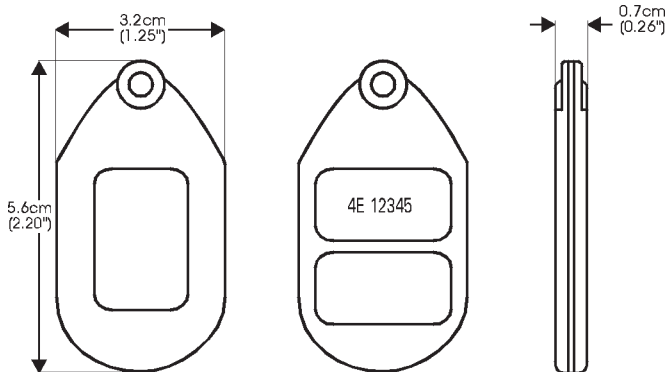

Regular Proximity Card

Part #	SH-C1
Typical read range	
SH-X1,SH-X2.....	Up to 12.7 cm (5")
SH-X4.....	Up to 30.5 cm (12")
SH-1, SH-2/KP, SH-VR...	Up to 10 cm (4")
SH-4.....	Up to 18 cm (7")
SH-5.....	Up to 40 cm (16")
SH-7.....	Up to 71 cm (28")
Card dimensions	8.6 x 5.4 x 0.18 cm (3.38" x 2.13" x 0.065")
Color	Light Gray
Operating temperature	-30°C to 65°C (-22 °F to 150 °F)
Weight	10 g (0.35 oz)
Certification	UL, CE

Keytag

Part #	SH-K1
Typical read range	
SH-X1,SH-X2.....	Up to 8.8 cm (3.5")
SH-X4.....	Up to 15.2 cm (6")
SH-1, SH-2/KP, SH-VR...	Up to 8.8 cm (3.5")
SH-4.....	Up to 10 cm (4")
SH-5.....	Up to 25 cm (10")
SH-7.....	Up to 40 cm (16")
Card dimensions	5.6 x 3.2 x 0.7 cm (2.20" x 1.25" x 0.26")
Color	Light Gray
Operating temperature	-30°C to 65°C (-22 °F to 150 °F)
Weight	8 g (0.28 oz)
Certification	UL, CE

Proximity Card for Dye Sub Printing

Part #	SH-CMG3/GG
Typical read range	
SH-X1,SH-X2.....	Up to 12.7 cm (5")
SH-X4.....	Up to 30.5 cm (12")
SH-1, SH-2/KP, SH-VR...	Up to 10 cm (4")
SH-4.....	Up to 18 cm (7")
SH-5.....	Up to 40 cm (16")
SH-7.....	Up to 71 cm (28")
Card dimensions	8.6 x 5.4 x 0.076 cm (3.38" x 2.12" x 0.03")
Color	Glossy white on both sides
Operating temperature	-30°C to 65°C (-22 °F to 150 °F)
Weight	6 g (0.20 oz)
Certification	CE

Multitech Proximity Card

Part #	SH-CMG4/GG
Typical read range	
SH-X1,SH-X2.....	Up to 12.7 cm (5")
SH-X4.....	Up to 30.5 cm (12")
SH-1, SH-2/KP, SH-VR...	Up to 10 cm (4")
SH-4.....	Up to 18 cm (7")
SH-5.....	Up to 40 cm (16")
SH-7.....	Up to 71 cm (28")
Card dimensions	8.6 x 5.4 x 0.076 cm (3.38" x 2.12" x 0.03")
Color	Glossy white on both sides
Operating temperature	-30°C to 65°C (-22 °F to 150 °F)
Weight	6 g (0.20 oz)
Mag Stripe	Three track high coercivity not encoded
Certification	CE