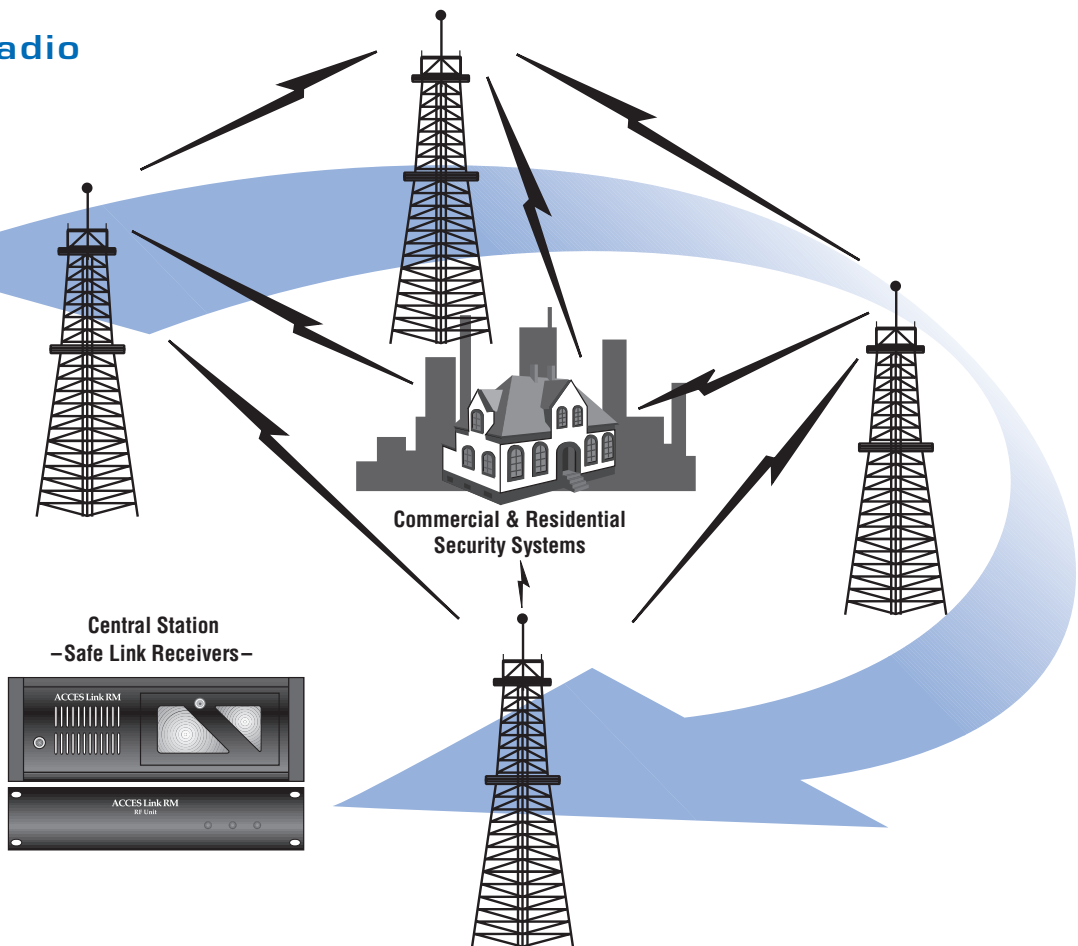

LINKS2150™

Universal
Long Range Radio
Alarm Transmitter
for ALL Alarm Panels

by

- Alarm communications via Safe Link long range radio network...
 - can operate as the sole method of communication or as back-up to a land line
- 8 hardwired zone inputs for interfacing to virtually ANY existing alarm panel
- Programmable via DSC PC2550RK keypad
- Fully supervised
- RFI, static, and lightning protected
- Models available for use with customer-supplied transmitters

Communications Backup...

LINKS2150 can use the Safe Link long range radio network as the sole method of communication to the monitoring station or as a dual transmission path with a land line. LINKS2150 provides eight discrete zones which can be connected to any control panel or input device for event reporting over Safe Link radio networks. When used with DSC alarm panels, LINKS2150 provides full reporting of all events to the monitoring station receiver. The LINKS2150 provides the ultimate in flexibility and, with Safe Link radio networks, can be the most economical wireless solution for your customers.

Physical...

- **dimensions** 10.8" H x 8" W x 3.1" D (27.4 x 20.3 x 7.9 cm)

Long Range Radio Network

The alarm transmission can be received simultaneously by any or all network receivers within the coverage area.

The transmission is not specific to any one receiver.

Network receivers are typically set up with overlapping cells (RF coverage). This type of network configuration greatly enhances the level of system integrity by providing receiver backup and signal redundancy.